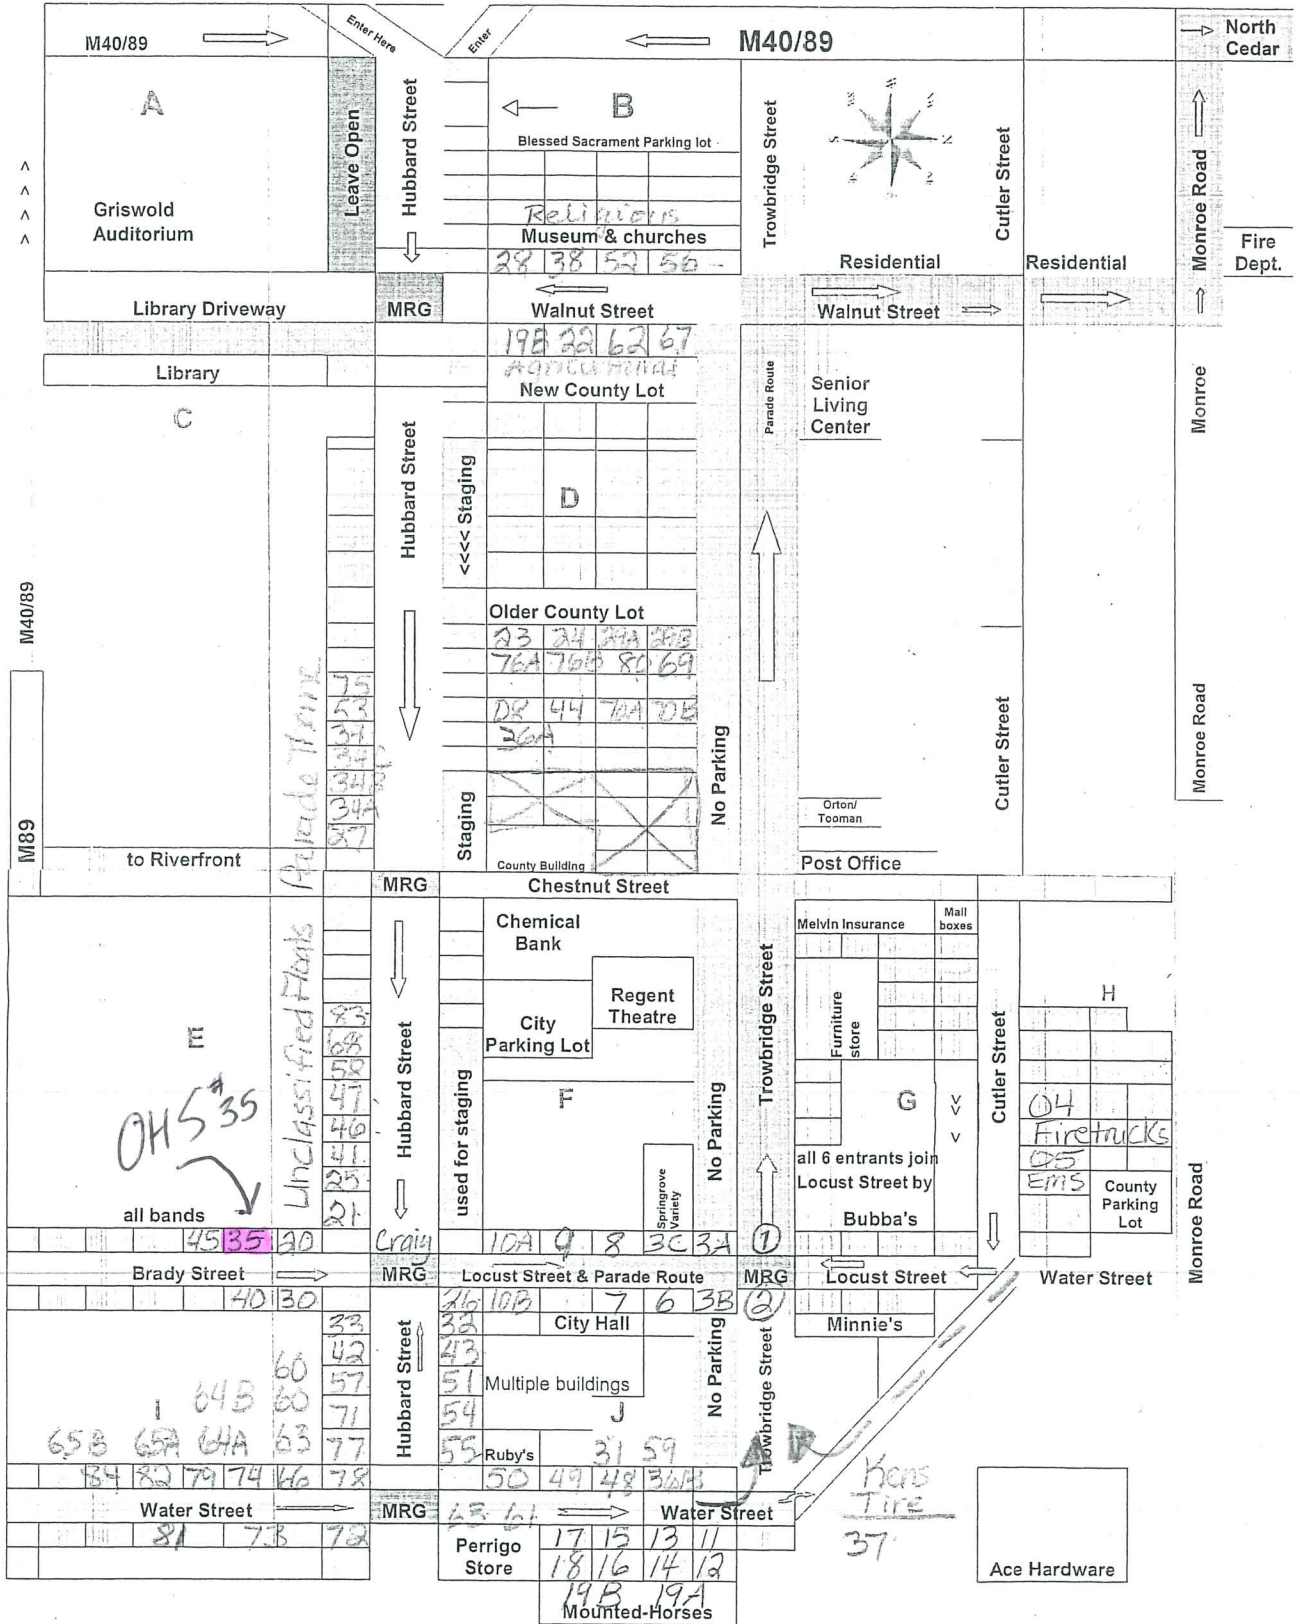

If a orange cone is in your parking spot, you may move it to sidewalk & park next to sidewalk in that spot.

Map with no Entrants

Semi's & large vehicles should be facing toward Trowbridge St. You may go thru Perrigo parking lot at end of Water St & turn around.